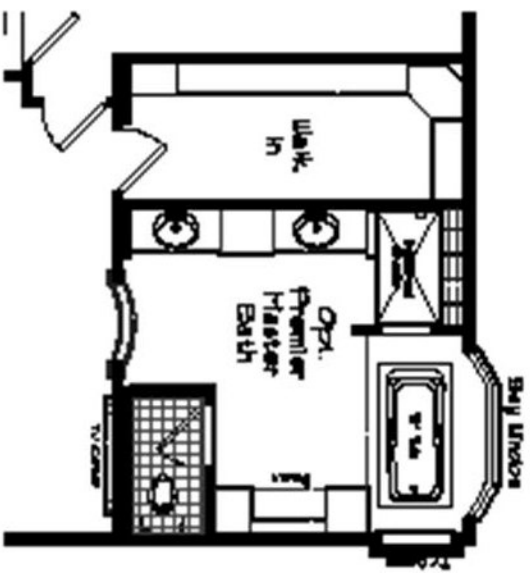

Lighted make-up mirror and divided drawers for cosmetic storage at your vanity to make your getting ready more convenient. Whether you are preparing for a night out on the town or a day at home or work it is all made easier here.

- You deserve the elegance and luxury that this Premier Bathroom can offer. Features include:
- 6' Soaker Tub
  - Tiled 60" Shower Stall w/ Ledge Bench
  - Make-up Vanity w/ Lighted Mirror
  - Bay Window
  - Decorative Niche for your Television
  - Roll Out Storage Drawers in Sink Vanity
  - Recessed Can Light in Shower
  - Elongated Shower Neck w/ Head

**Opt. Premier Master Bath**

Your Local Retailer is:

Introducing the  
all new  
**"PREMIER MASTER  
BATHROOM"**

**Pamper Yourself  
In Elegance  
& Luxury**

Luxurious 6 foot soaker tub with dramatic bay window and extended tub deck (TV not included)

Make up dressing table with ample storage and a lighted mirror to compliment full size mirror over vanity

Double sink with drawers and doors for storage. Pull out drawers with interior electric receptacle in cabinet between sinks for easy storage and use of hand appliances such as blow dryers, razors and more